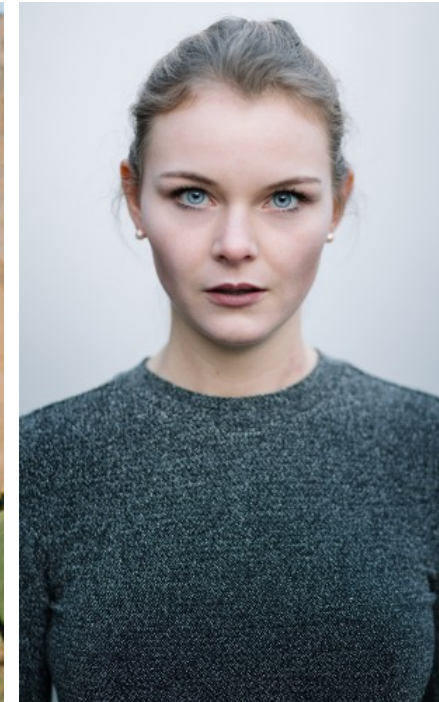

The models

LANGUAGE SKILLS

German · native
English · fluently
Spanish · basic knowledge

CURRENT OCCUPATION

Educator

FAIR EXPERIENCE

I am a very open-minded, friendly and communicative person who likes to take on new tasks and carry them out very conscientiously.

EDUCATION

Educator

VANESSA S. - #5592

KREUZSTR. 34 · 33602 BIELEFELD · GERMANY · +49 521 3373 2910

WWW.THE-MODELS.DE · INFO@THE-MODELS.DE

HEIGHT · 170CM
SIZE · 36

SHOES · 38 EU
B/W/H · 88/66/94

YEAR OF BIRTH · 1995
HAIR · BLOND