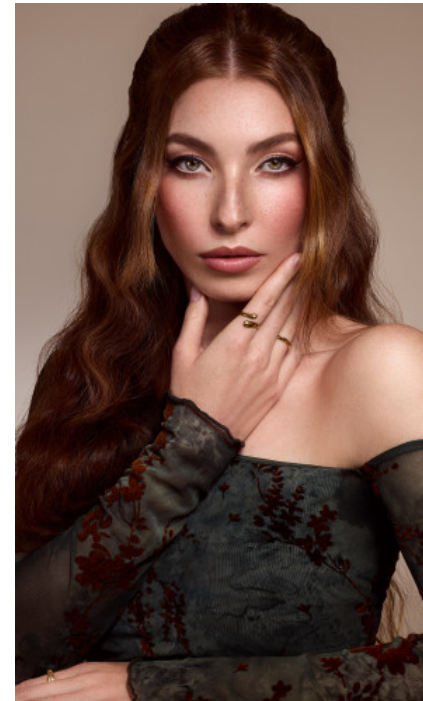

The models

LANGUAGE SKILLS

German · native
English · fluently

FAIR EXPERIENCE

I am a fashion, beauty, and commercial model working both nationally and internationally. I am versatile, expressive, and confident in front of the camera, adapting to different styles, concepts, and...

CURRENT OCCUPATION

Full-time model

EDUCATION

Retail assistant

MELISSA FABIENNE S. - #61391

KREUZSTR. 34 · 33602 BIELEFELD · GERMANY · +49 521 3373 2910

WWW.THE-MODELS.DE · INFO@THE-MODELS.DE

HEIGHT · 167CM
SIZE · 34/36

SHOES · 40 EU
B/W/H · 88/69/90

YEAR OF BIRTH · 1998
HAIR · RED BROWN