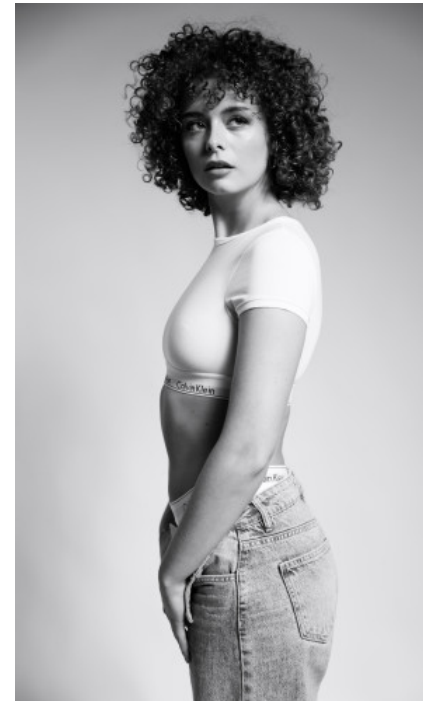

EDUCATION

SHIREY MAY B. - #61602

KREUZSTR. 34 · 33602 BIELEFELD · GERMANY · +49 521 3373 2910

WWW.THE-MODELS.DE · INFO@THE-MODELS.DE

HEIGHT · 172CM
SIZE · 36

SHOES · 39 EU
B/W/H · 85/66/94

YEAR OF BIRTH · 2001
HAIR · LIGHT BROWN