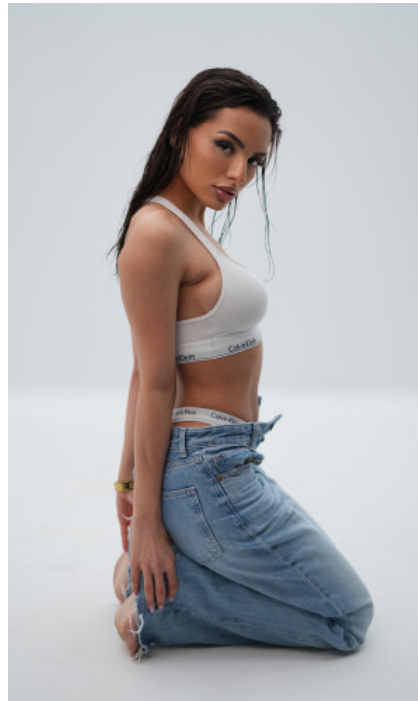

EDUCATION

Study in business law

MANAL H. - #63006

KREUZSTR. 34 · 33602 BIELEFELD · GERMANY · +49 521 3373 2910

WWW.THE-MODELS.DE · INFO@THE-MODELS.DE

HEIGHT · 168CM
SIZE · 34/36

SHOES · 39 EU
B/W/H · 90/70/100

YEAR OF BIRTH · 2001
HAIR · DARK BROWN