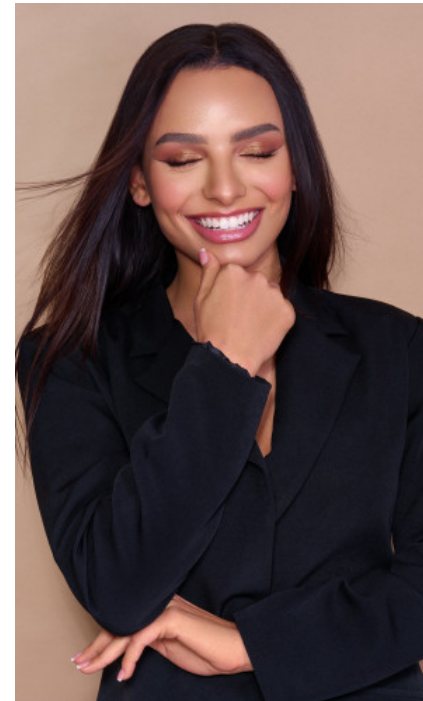

EDUCATION

Study in business law

MANAL H. - #63006

KREUZSTR. 34 · 33602 BIELEFELD · GERMANY · +49 521 3373 2910

WWW.THE-MODELS.DE · INFO@THE-MODELS.DE

HEIGHT · 168CM
SIZE · 34/36

SHOES · 39 EU
B/W/H · 90/70/100

YEAR OF BIRTH · 2001
HAIR · DARK BROWN