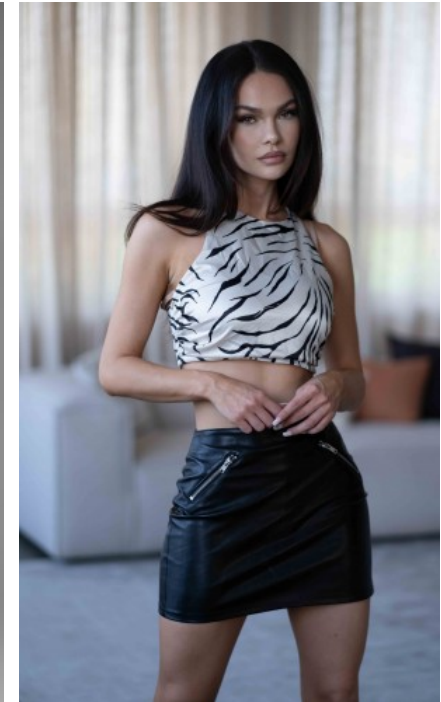

EDUCATION

School education: Abitur

LAVINIA R. - #6447

KREUZSTR. 34 · 33602 BIELEFELD · GERMANY · +49 521 3373 2910

WWW.THE-MODELS.DE · INFO@THE-MODELS.DE

HEIGHT · 170CM
SIZE · 34

SHOES · 37 EU
B/W/H · 90/60/89

YEAR OF BIRTH · 1995
HAIR · DARK BROWN