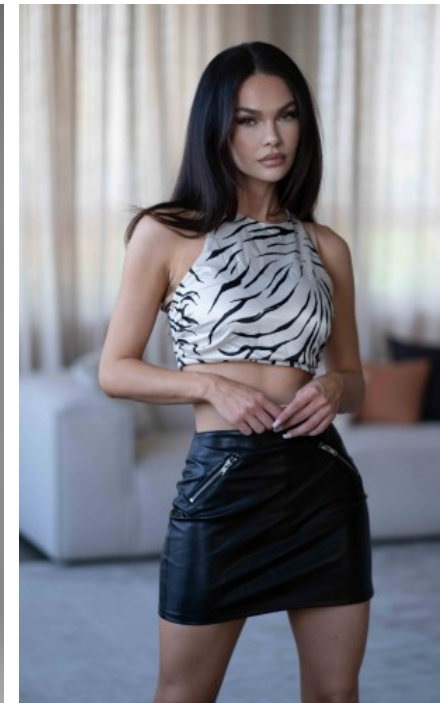

EDUCATION

School education: Abitur

LAVINIA R. - #6447

KREUZSTR. 34 · 33602 BIELEFELD · GERMANY · +49 521 3373 2910

WWW.THE-MODELS.DE · INFO@THE-MODELS.DE

HEIGHT · 170CM
SIZE · 34

SHOES · 37 EU
B/W/H · 90/60/89

YEAR OF BIRTH · 1995
HAIR · DARK BROWN