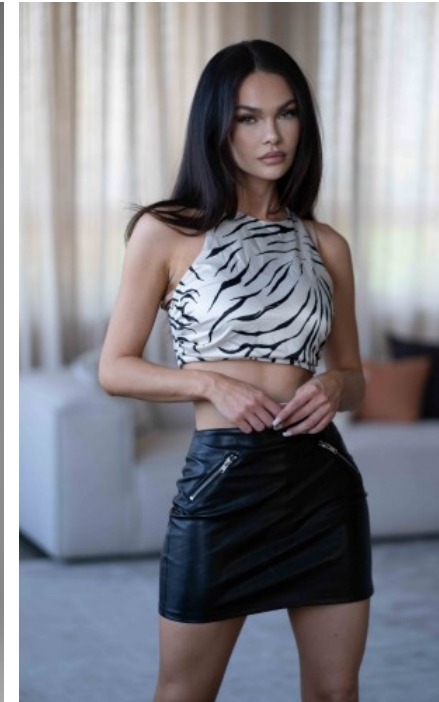

EDUCATION

School education: Abitur

LAVINIA R. - #6447

KREUZSTR. 34 · 33602 BIELEFELD · GERMANY · +49 521 3373 2910

WWW.THE-MODELS.DE · INFO@THE-MODELS.DE

HEIGHT · 170CM
SIZE · 34

SHOES · 37 EU
B/W/H · 90/60/89

YEAR OF BIRTH · 1995
HAIR · DARK BROWN