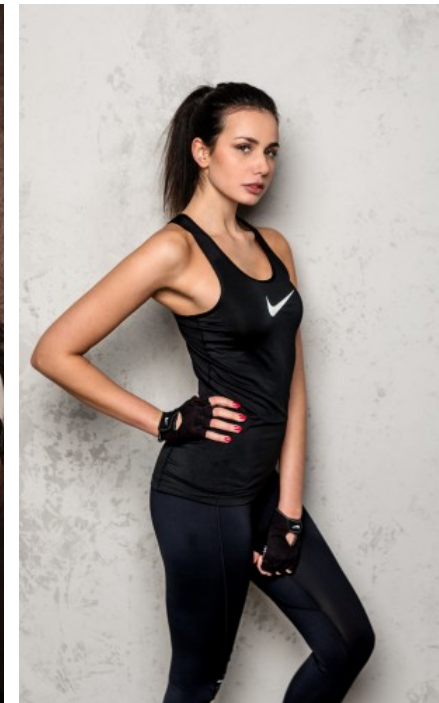

The models

LANGUAGE SKILLS

German · native
English · fluently
Turkish · native
Dutch · basic knowledge

CURRENT OCCUPATION

Draftswoman in architecture

FAIR EXPERIENCE

Photoshooting experience since 2017.

EDUCATION

Draftswoman in architecture

CANSU JASMIN C. - #6526

KREUZSTR. 34 · 33602 BIELEFELD · GERMANY · +49 521 3373 2910

WWW.THE-MODELS.DE · INFO@THE-MODELS.DE

HEIGHT · 177CM
SIZE · 36/38

SHOES · 38 EU
B/W/H · 88/61/93

YEAR OF BIRTH · 1994
HAIR · DARK BROWN