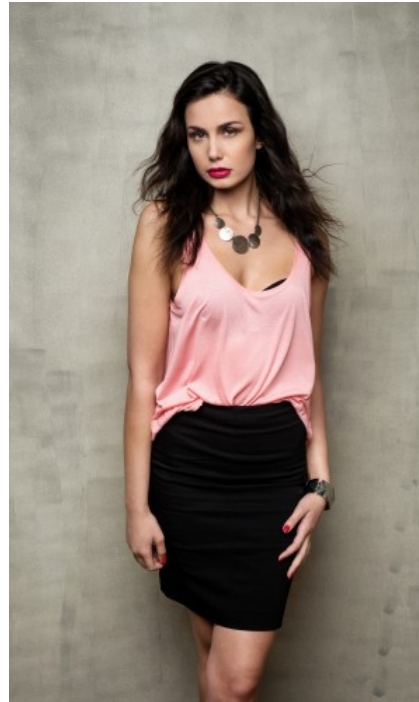

EDUCATION

Draftswoman in architecture

CANSU JASMIN C. - #6526

KREUZSTR. 34 · 33602 BIELEFELD · GERMANY · +49 521 3373 2910

WWW.THE-MODELS.DE · INFO@THE-MODELS.DE

HEIGHT · 177CM
SIZE · 36/38

SHOES · 38 EU
B/W/H · 88/61/93

YEAR OF BIRTH · 1994
HAIR · DARK BROWN