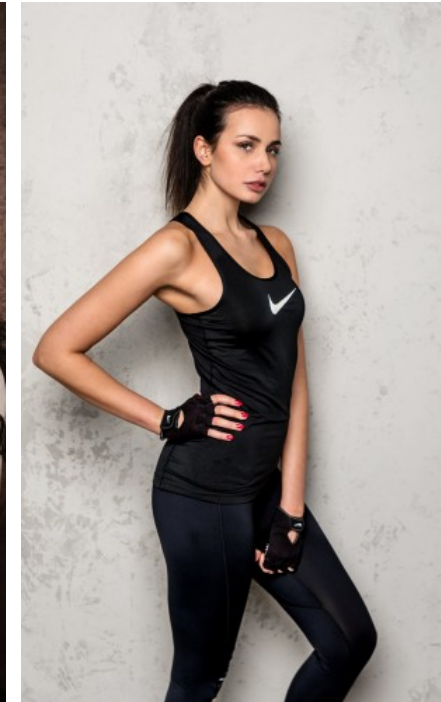

The models

LANGUAGE SKILLS

German · native
English · fluently
Turkish · native
Dutch · basic knowledge

CURRENT OCCUPATION

Draftswoman in architecture

FAIR EXPERIENCE

Photoshooting experience since 2017.

EDUCATION

Draftswoman in architecture

CANSU JASMIN C. - #6526

KREUZSTR. 34 · 33602 BIELEFELD · GERMANY · +49 521 3373 2910

WWW.THE-MODELS.DE · INFO@THE-MODELS.DE

HEIGHT · 177CM
SIZE · 36/38

SHOES · 38 EU
B/W/H · 88/61/93

YEAR OF BIRTH · 1994
HAIR · DARK BROWN