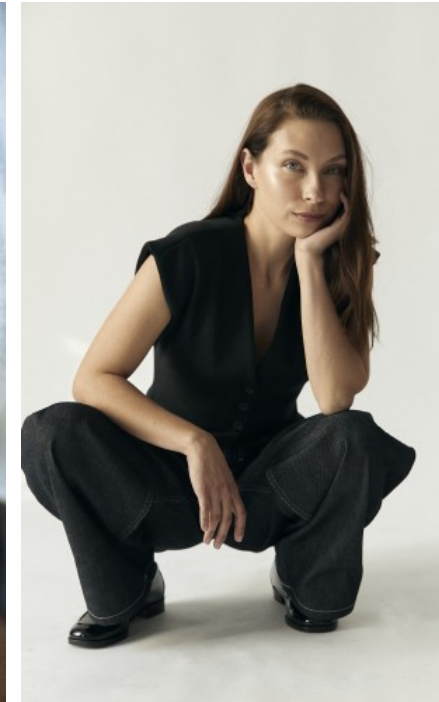

The models

LANGUAGE SKILLS

German · native
English · fluently
Russian · native

CURRENT OCCUPATION

student

FAIR EXPERIENCE

Since 2012 I regularly work as a model and stand in front of the camera. At several trade fairs such as the Fibo, Gamescom, motorcycle show in Dortmund, the Anga and many others I have already worked...

EDUCATION

no

VIKTORIA S. - #703

KREUZSTR. 34 · 33602 BIELEFELD · GERMANY · +49 521 3373 2910

WWW.THE-MODELS.DE · INFO@THE-MODELS.DE

HEIGHT · 170CM
SIZE · 34

SHOES · 37 EU
B/W/H · 88/64/89

YEAR OF BIRTH · 1992
HAIR · LIGHT BROWN