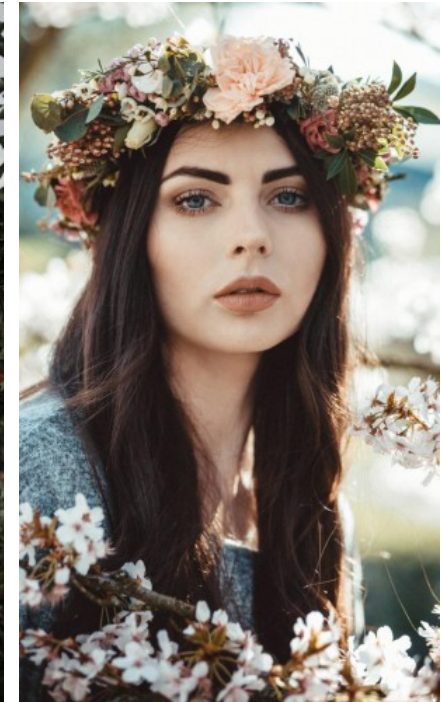

EDUCATION

Automobile saleswoman

SABRINA D. - #7627

KREUZSTR. 34 · 33602 BIELEFELD · GERMANY · +49 521 3373 2910

WWW.THE-MODELS.DE · INFO@THE-MODELS.DE

HEIGHT · 175CM
SIZE · 36/38

SHOES · 42 EU
B/W/H · 90/68/100

YEAR OF BIRTH · 1992
HAIR · DARK BROWN