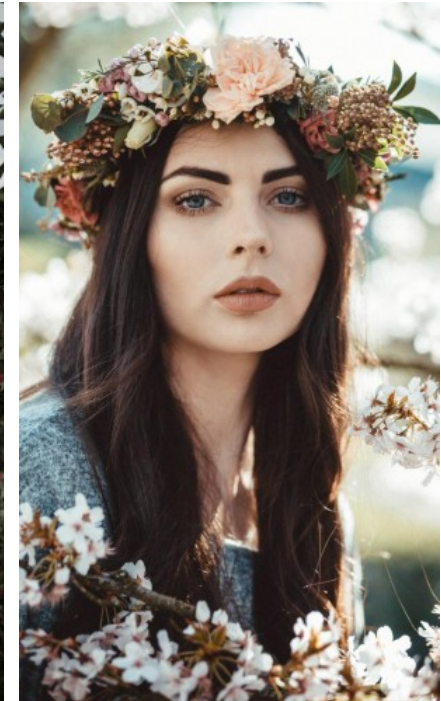

EDUCATION

Automobile saleswoman

SABRINA D. - #7627

KREUZSTR. 34 · 33602 BIELEFELD · GERMANY · +49 521 3373 2910

WWW.THE-MODELS.DE · INFO@THE-MODELS.DE

HEIGHT · 175CM
SIZE · 36/38

SHOES · 42 EU
B/W/H · 90/68/100

YEAR OF BIRTH · 1992
HAIR · DARK BROWN