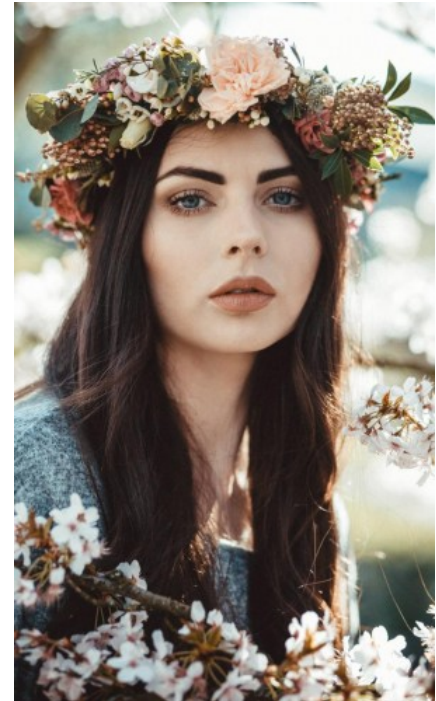

EDUCATION

Automobile saleswoman

SABRINA D. - #7627

KREUZSTR. 34 · 33602 BIELEFELD · GERMANY · +49 521 3373 2910

WWW.THE-MODELS.DE · INFO@THE-MODELS.DE

HEIGHT · 175CM
SIZE · 36/38

SHOES · 42 EU
B/W/H · 90/68/100

YEAR OF BIRTH · 1992
HAIR · DARK BROWN