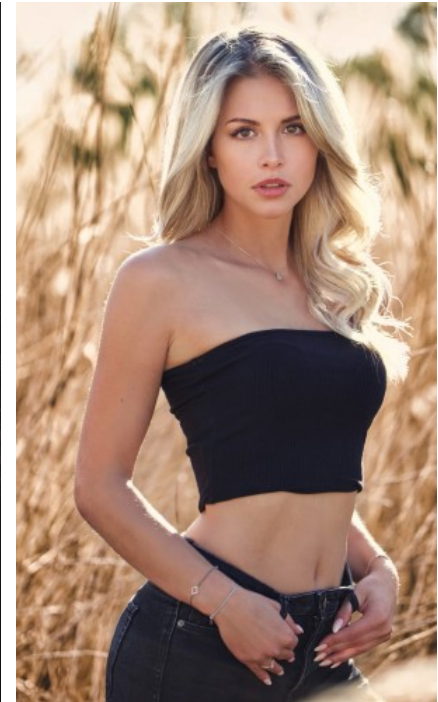

The models

LANGUAGE SKILLS

German · native
English · basic knowledge
French · basic knowledge

CURRENT OCCUPATION

Studied at Martin Luther University

FAIR EXPERIENCE

Sauerland on fighting / SAT1. Since 2014 I have been working as a model for a couple of years. I have already taken part in a short movie of a Leipzig studio.

EDUCATION

High school

MARIA LUISA M. - #7690

KREUZSTR. 34 · 33602 BIELEFELD · GERMANY · +49 521 3373 2910

WWW.THE-MODELS.DE · INFO@THE-MODELS.DE

HEIGHT · 171CM
SIZE · 34

SHOES · 37 EU
B/W/H · 88/65/94

YEAR OF BIRTH · 1996
HAIR · BLOND