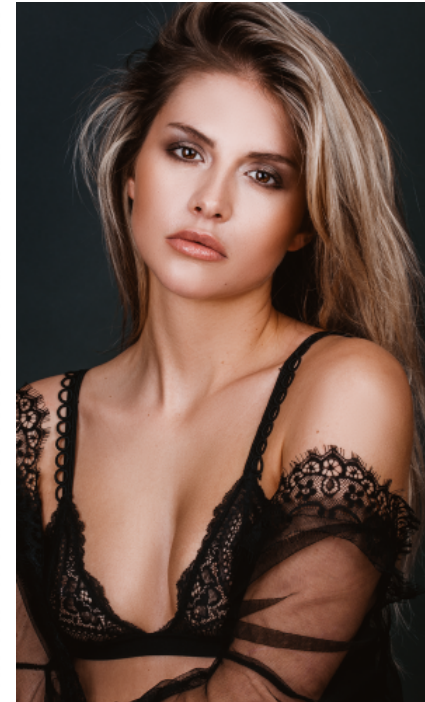

The models

LANGUAGE SKILLS

German · native
English · basic knowledge
French · basic knowledge

CURRENT OCCUPATION

Studied at Martin Luther University

FAIR EXPERIENCE

Sauerland on fighting / SAT1. Since 2014 I have been working as a model for a couple of years. I have already taken part in a short movie of a Leipzig studio.

EDUCATION

High school

MARIA LUISA M. - #7690

KREUZSTR. 34 · 33602 BIELEFELD · GERMANY · +49 521 3373 2910

WWW.THE-MODELS.DE · INFO@THE-MODELS.DE

HEIGHT · 171CM
SIZE · 34

SHOES · 37 EU
B/W/H · 88/65/94

YEAR OF BIRTH · 1996
HAIR · BLOND