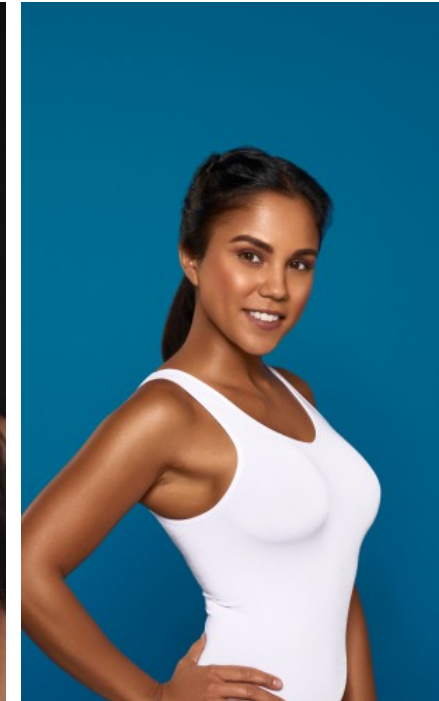

The models

LANGUAGE SKILLS

German · native
English · basic knowledge

CURRENT OCCUPATION

Receptionist

FAIR EXPERIENCE

I am an open and communicative person who likes to approach people.

EDUCATION

Hotel manageress

ALONA H. - #7985

KREUZSTR. 34 · 33602 BIELEFELD · GERMANY · +49 521 3373 2910

WWW.THE-MODELS.DE · INFO@THE-MODELS.DE

HEIGHT · 156CM
SIZE · 34

SHOES · 36 EU
B/W/H · 87/62/88

YEAR OF BIRTH · 1987
HAIR · DARK BROWN