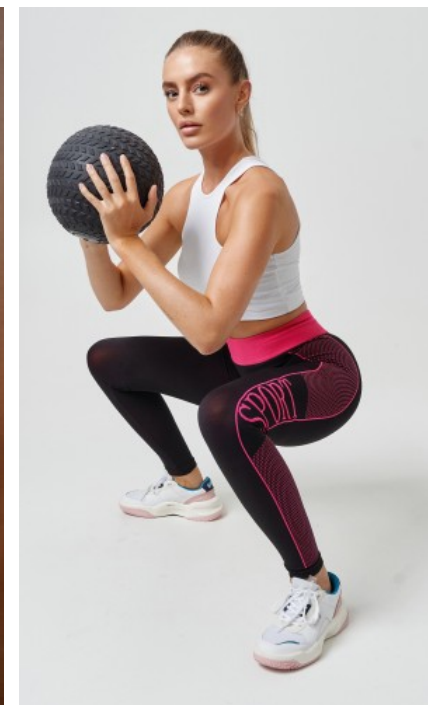

EDUCATION

AYLIN B. - #8913

KREUZSTR. 34 · 33602 BIELEFELD · GERMANY · +49 521 3373 2910

WWW.THE-MODELS.DE · INFO@THE-MODELS.DE

HEIGHT · 175CM
SIZE · 34/36

SHOES · 39 EU
B/W/H · 86/62/92

YEAR OF BIRTH · 1996
HAIR · DARK BLOND