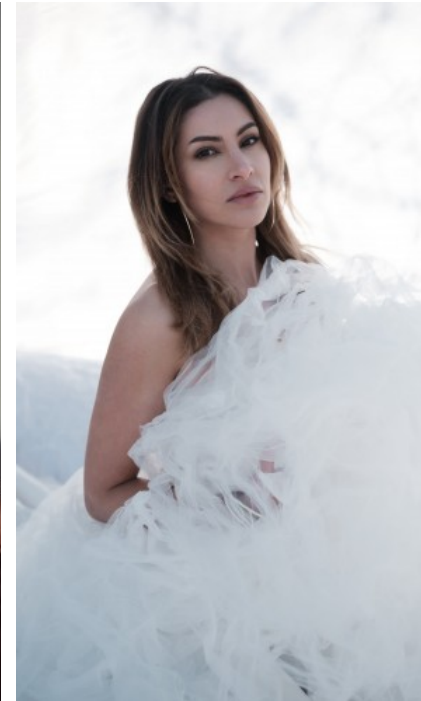

The models

LANGUAGE SKILLS

German · fluently
English · fluently
Arabic · native

CURRENT OCCUPATION

Model, hostess,

FAIR EXPERIENCE

I have often worked at trade fairs as a hostess. Among other things, the Anuga, Fibo, Gallery, Motorshow, Tyremaxx, Intertabak, beauty fair, etc..

EDUCATION

Event manager

ISRA M. - #9474

KREUZSTR. 34 · 33602 BIELEFELD · GERMANY · +49 521 3373 2910

WWW.THE-MODELS.DE · INFO@THE-MODELS.DE

HEIGHT · 170CM
SIZE · 34

SHOES · 38 EU
B/W/H · 85/69/92

YEAR OF BIRTH · 1991
HAIR · BROWN