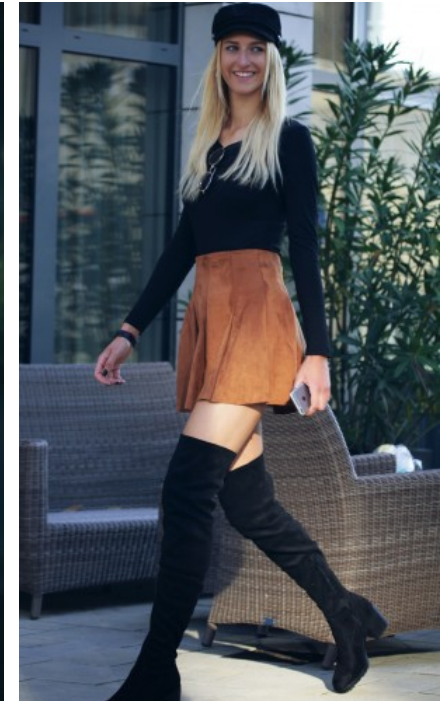

The models

LANGUAGE SKILLS

German · native
English · fluently

CURRENT OCCUPATION

Pferdewirtin, fitness studio

FAIR EXPERIENCE

I am a very open and communicative person and look forward to new challenges.

EDUCATION

Pferdewirtin

ADONA L. - #9757

KREUZSTR. 34 · 33602 BIELEFELD · GERMANY · +49 521 3373 2910

WWW.THE-MODELS.DE · INFO@THE-MODELS.DE

HEIGHT · 182CM
SIZE · 34/36

SHOES · 41 EU
B/W/H · 83/60/85

YEAR OF BIRTH · 1999
HAIR · BLOND