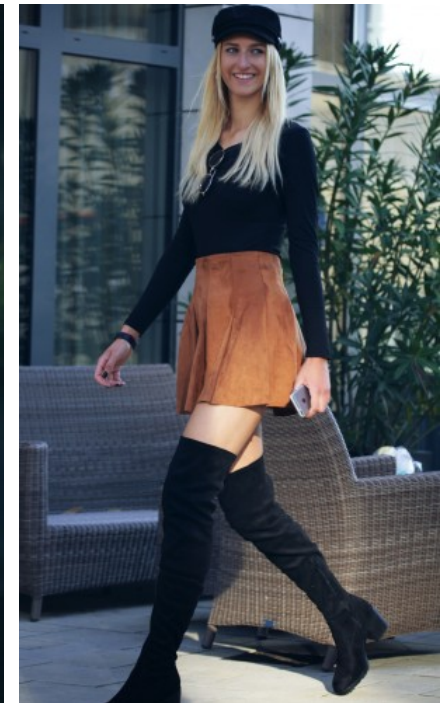

The models

LANGUAGE SKILLS

German · native
English · fluently

CURRENT OCCUPATION

Pferdewirtin, fitness studio

FAIR EXPERIENCE

I am a very open and communicative person and look forward to new challenges.

EDUCATION

Pferdewirtin

ADONA L. - #9757

KREUZSTR. 34 · 33602 BIELEFELD · GERMANY · +49 521 3373 2910

WWW.THE-MODELS.DE · INFO@THE-MODELS.DE

HEIGHT · 182CM
SIZE · 34/36

SHOES · 41 EU
B/W/H · 83/60/85

YEAR OF BIRTH · 1999
HAIR · BLOND