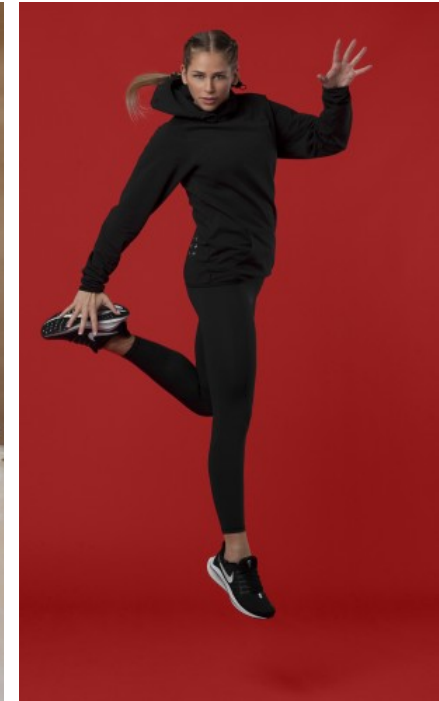

EDUCATION

Business Administration - Public and Non Profit Management

MARIA M. - #9915

KREUZSTR. 34 · 33602 BIELEFELD · GERMANY · +49 521 3373 2910

WWW.THE-MODELS.DE · INFO@THE-MODELS.DE

HEIGHT · 175CM
SIZE · 36

SHOES · 39 EU
B/W/H · 86/65/91

YEAR OF BIRTH · 1993
HAIR · DARK BLOND